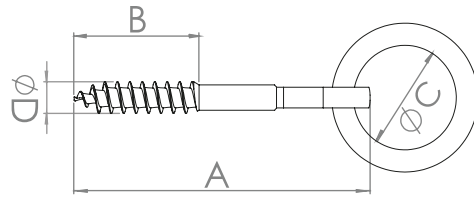

HALKALI VİDALAR RING SCREWS

Türkiye

KOD	A	B	C	D
BA916	62	37	30	6
BA918	70	50	32	8
BA9110	95	50	35	10

Kod Code	Cins Kind	Kutu Miktarı Pack Quantity	Koli Miktarı Carton Quantity	Fiyat(Adet) Price(Pcs.)
BA916	M6	60 Adet/Pcs.	480 Adet/Pcs.	18,00₺
BA918	M8	60 Adet/Pcs.	480 Adet/Pcs.	23,00₺
BA9110	M10	35 Adet/Pcs.	280 Adet/Pcs.	32,00₺