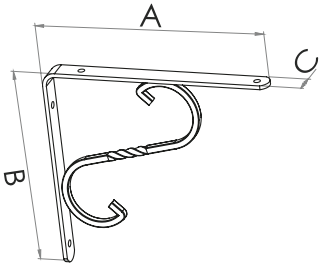

RAF ALTLARI

SHELF BRACKETS

FERFORJE RAF ALTLARI
FORGED SHELF BRACKETS

Türkiye

Kod Code	No No	Renk Color	Kutu Miktarı Pack Quantity	Koli Miktarı Carton Quantity	Fiyat (Adet) Price (Pcs.)
BA341	1	Beyaz/White	20 Adet/Pcs.	240 Adet/Pcs.	88,00₺
BA341B	1	Bakır/Copper	20 Adet/Pcs.	240 Adet/Pcs.	88,00₺
BA341SY	1	Siyah/Black	20 Adet/Pcs.	240 Adet/Pcs.	88,00₺
BA342	2	Beyaz/White	20 Adet/Pcs.	240 Adet/Pcs.	98,00₺
BA342B	2	Bakır/Copper	20 Adet/Pcs.	240 Adet/Pcs.	98,00₺
BA342SY	2	Siyah/Black	20 Adet/Pcs.	240 Adet/Pcs.	98,00₺
BA343	3	Beyaz/White	20 Adet/Pcs.	120 Adet/Pcs.	108,00₺
BA343B	3	Bakır/Copper	20 Adet/Pcs.	120 Adet/Pcs.	108,00₺
BA343SY	3	Siyah/Black	20 Adet/Pcs.	120 Adet/Pcs.	108,00₺

KOD	A	B	C
BA341	155	115	14
BA342	200	150	20
BA343	230	160	20