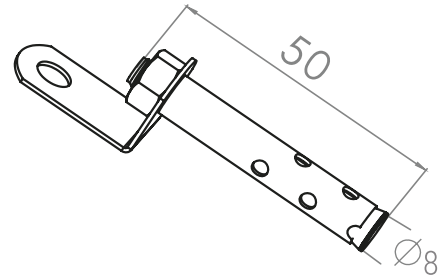

ASMA TAVAN DÜBELİ

SUSPENDED ANCHOR

Türkiye

Kod Code	Boyutlar Dimension	Kutu Miktarı Pack Quantity	Koli Miktarı Carton Quantity	Fiyat(Adet) Price(Pcs.)
ATD650	M6X50	125 Adet/Pcs.	1000 Adet/Pcs.	5,60₺