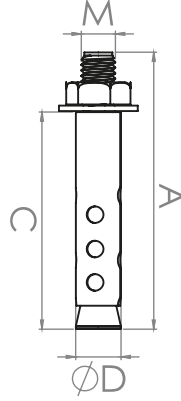

GÖMLEKLİ ÇELİK DÜBEL

STEEL ANCHOR

Türkiye

KOD	A	M	C	D
ÇD650	50	M6	32	8
ÇD665	65	M6	47	8
ÇD855	55	M8	38	10
ÇD875	75	M8	55	10
ÇD1075	75	M10	55	12
ÇD1085	85	M10	65	12
ÇD1290	90	M12	65	16
ÇD12110	110	M12	80	16

Kod Code	Boyutlar Dimension	Kutu Miktarı Pack Quantity	Koli Miktarı Carton Quantity	Fiyat(Adet) Price(Pcs.)
ÇD650	M6X50	150 Adet/Pcs.	1200 Adet/Pcs.	5,50₺
ÇD665	M6X65	150 Adet/Pcs.	1200 Adet/Pcs.	5,60₺
ÇD855	M8X55	125 Adet/Pcs.	1000 Adet/Pcs.	6,80₺
ÇD875	M8X75	125 Adet/Pcs.	1000 Adet/Pcs.	7,00₺
ÇD1075	M10X75	60 Adet/Pcs.	480 Adet/Pcs.	11,80₺
ÇD1085	M10X85	60 Adet/Pcs.	480 Adet/Pcs.	13,00₺
ÇD1290	M12X90	35 Adet/Pcs.	280 Adet/Pcs.	20,40₺
ÇD12110	M12X110	35 Adet/Pcs.	280 Adet/Pcs.	24,00₺